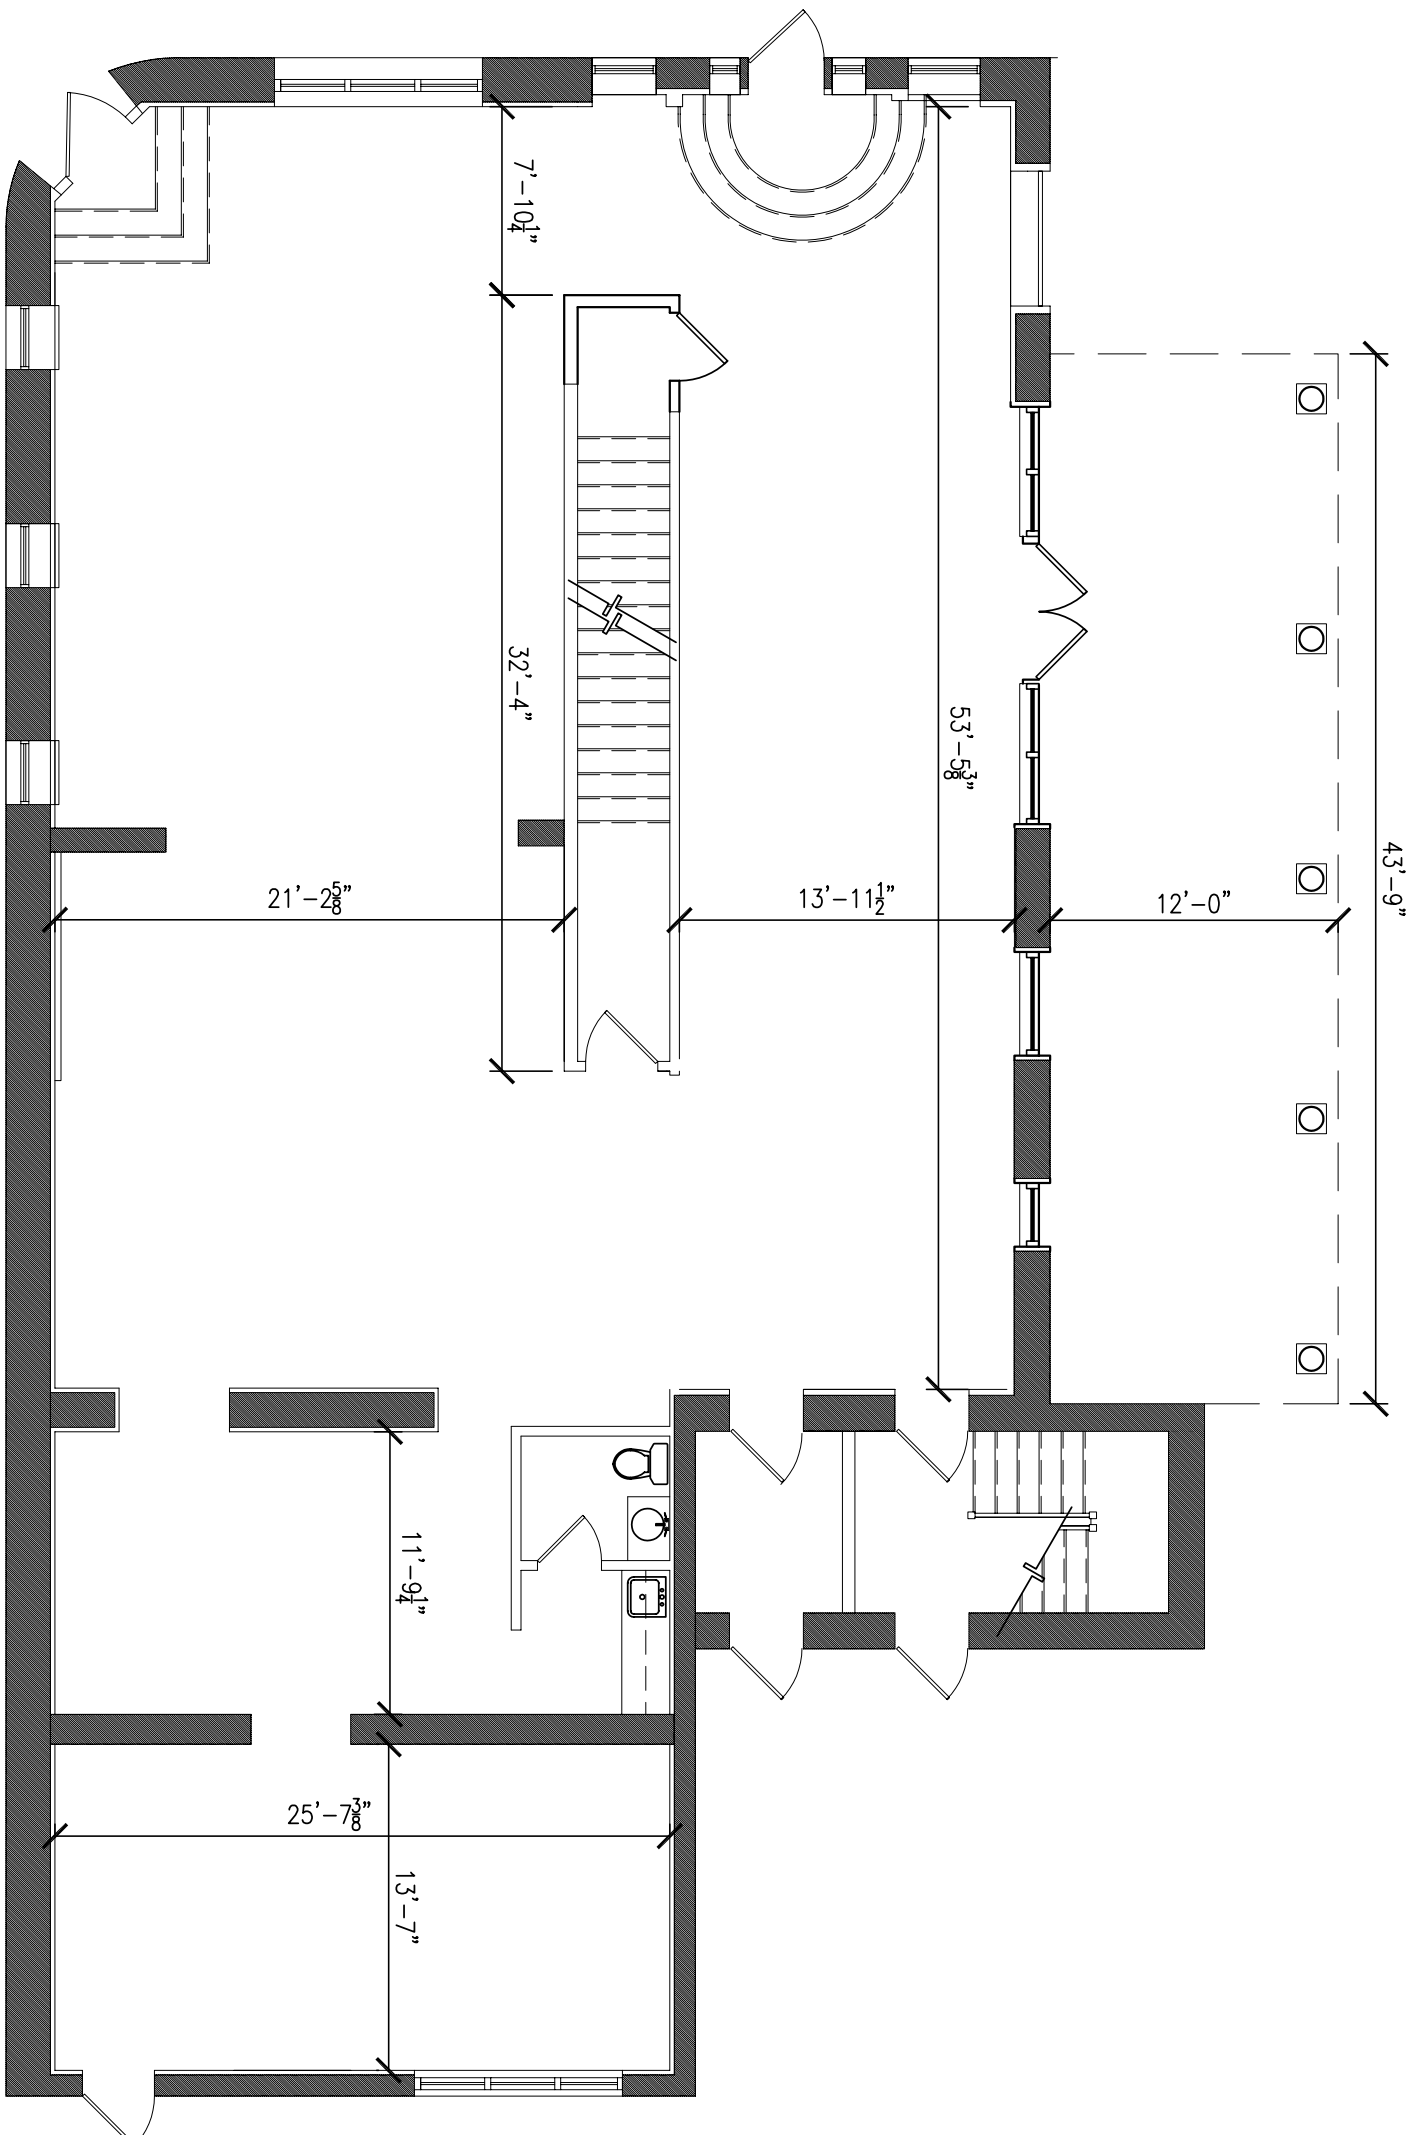

December 14, 2006

1st Floor Plan  
2,855 sf.

# PELICAN BUILDING FLOOR PLANS

THE LAWRENCE GROUP ARCHITECTS • 319 NORTH FOURTH STREET • SAINT LOUIS, MISSOURI