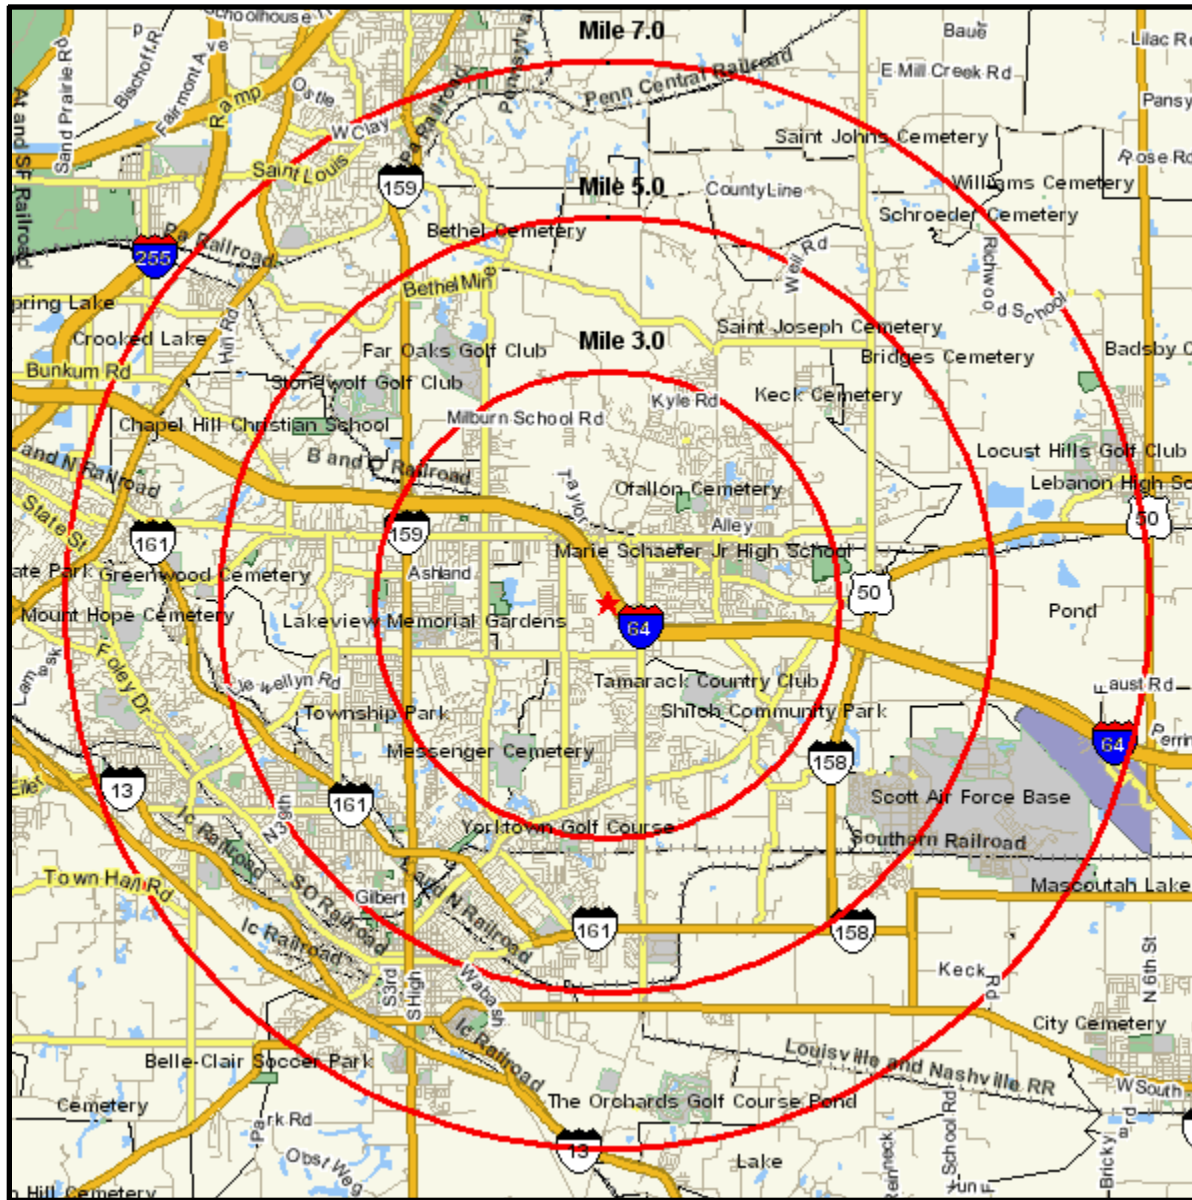

# Area Map

Prepared For: Legacy Lincoln-Mercury, Inc.  
 Project Code: Ford - O'Fallon, IL

Order #: 970635432  
 Site: 01

1254 CENTRAL PARK DR  
 O FALLON, IL 62269-1788  
 Coord: 38.579867, -89.936811  
 Radius - See Appendix for Details

# Area Map

Prepared For: Legacy Lincoln-Mercury, Inc.  
Project Code: Ford - O'Fallon, IL

Order #: 970635432  
Site: 01

## Appendix: Area Listing

### Area Name:

Type: Radius 1